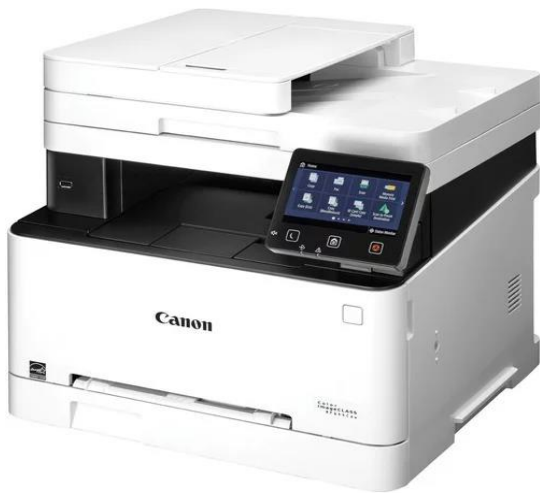

Apaq Canon Printer Price List