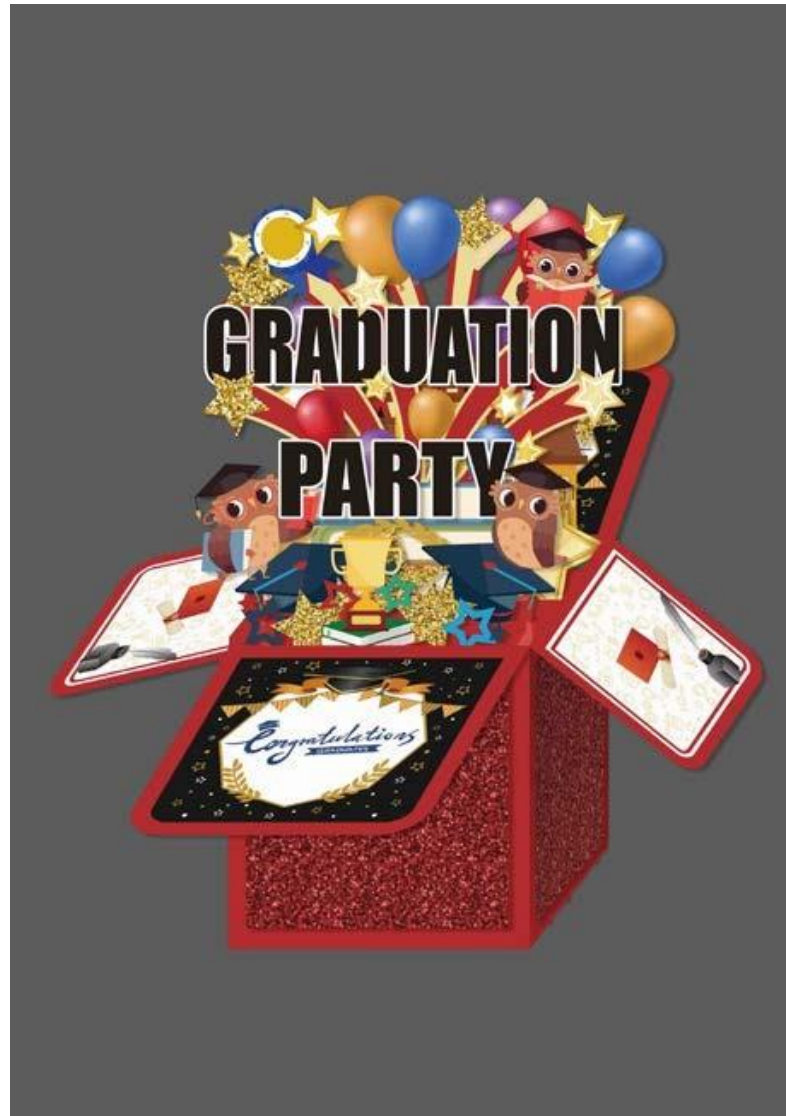

Box Card

HPE088

Folded size: 180 x 160mm