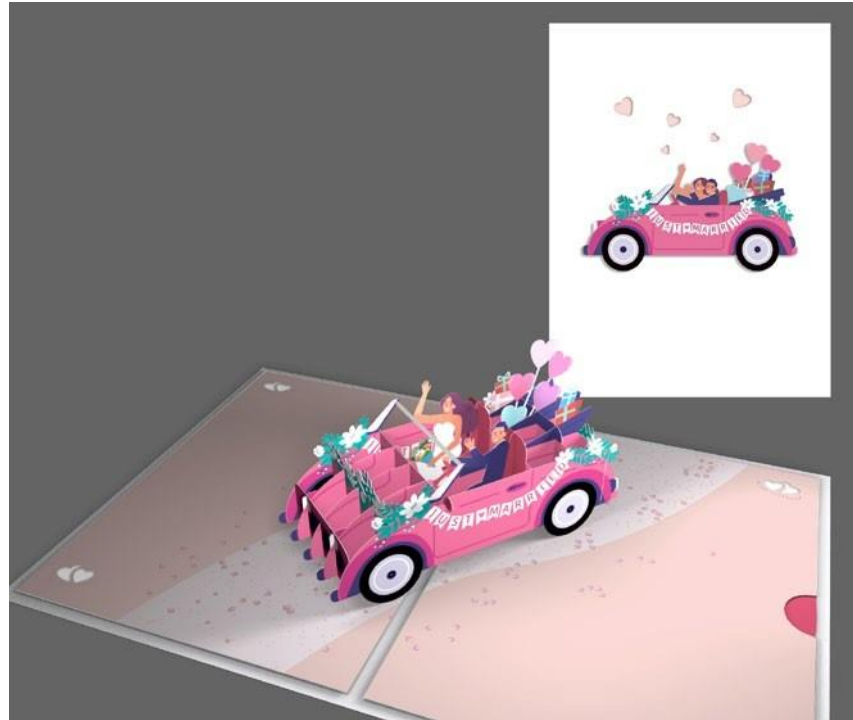

Pop Up & 3D - Wedding & Love

KDL021

Folded size: 150x 200mm

Pop Up & 3D - Wedding & Love

KDL019

Folded size: 150x 150mm

Pop Up & 3D - Wedding & Love

KDL018