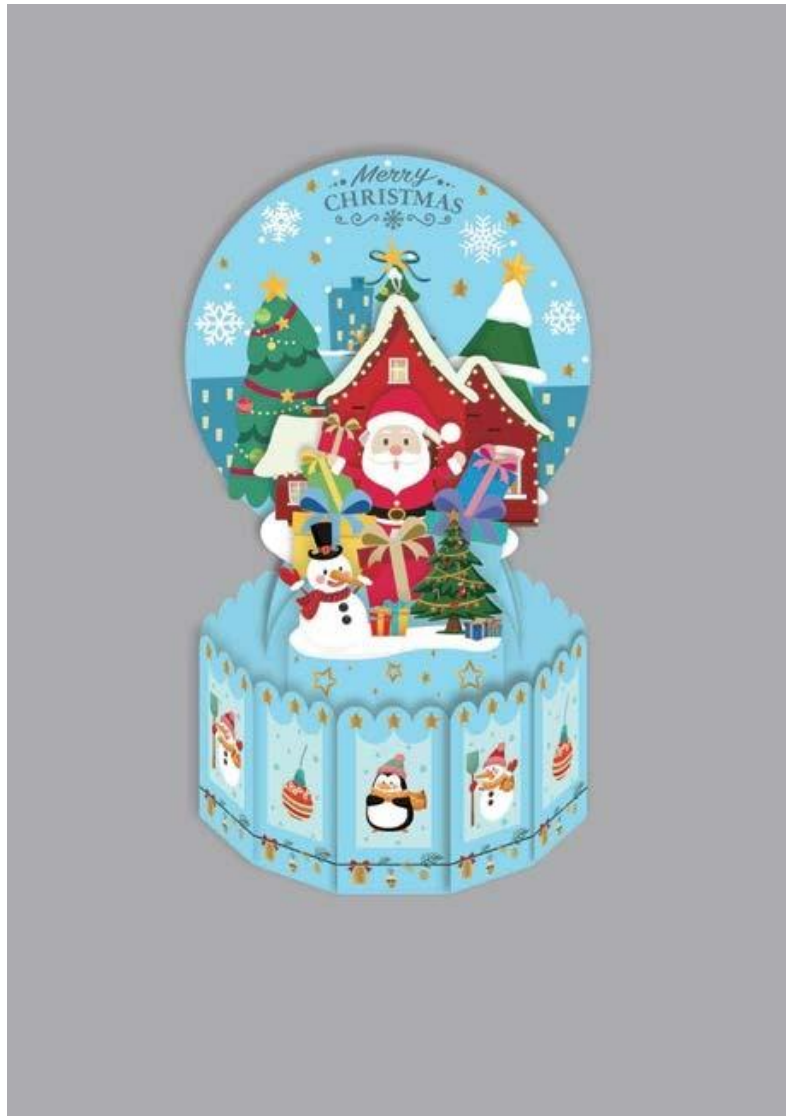

Box Card

HPE084

Folded size: 200 x 150mm