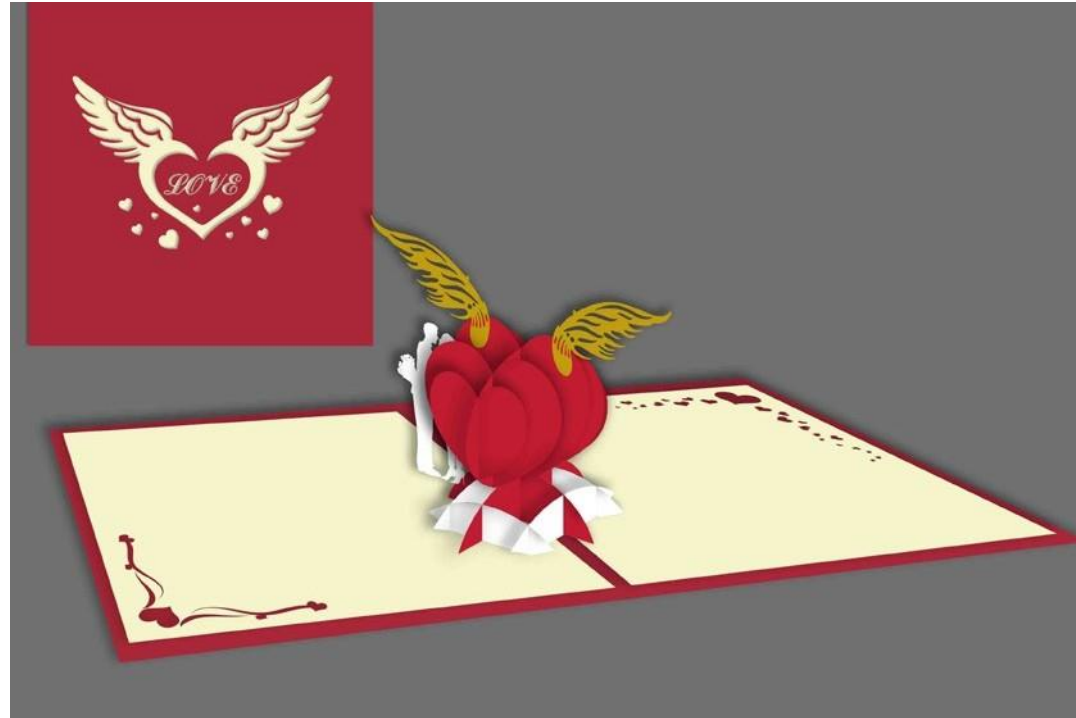

Folded size: 150x 150mm

Pop Up & 3D - Wedding & Love

KDL017

Folded size: 150x 200mm

Pop Up & 3D - Wedding & Love

KDL020

Folded size: 150x 150mm

Pop Up & 3D - Wedding & Love