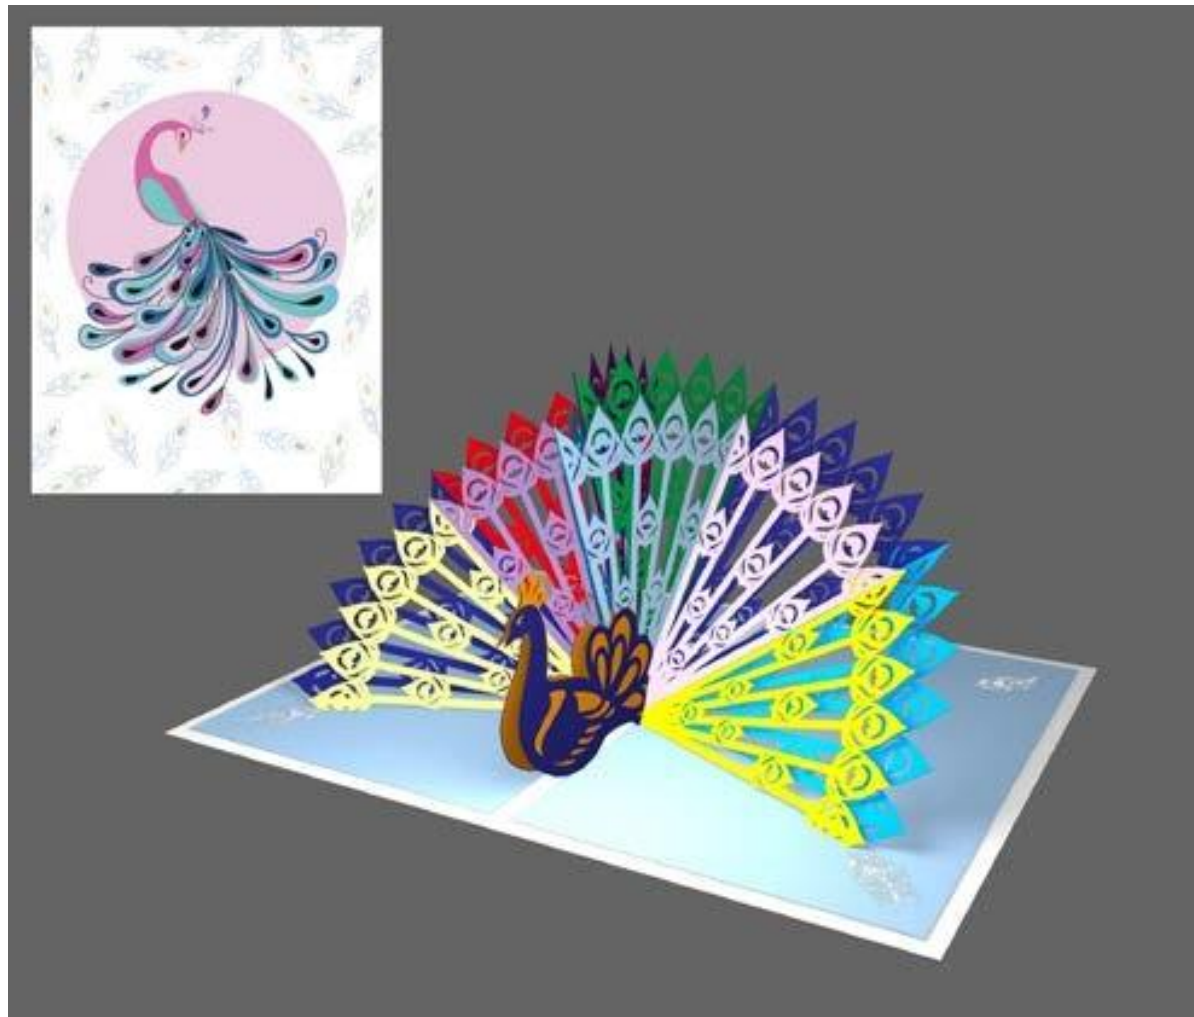

KDJ044

Folded size: 150 x 200mm

Pop Up & 3D - Everyday

KDJ032

Folded size: 150 x 150mm

Pop Up & 3D - Everyday

KDJ035

Folded size: 200 x 150mm