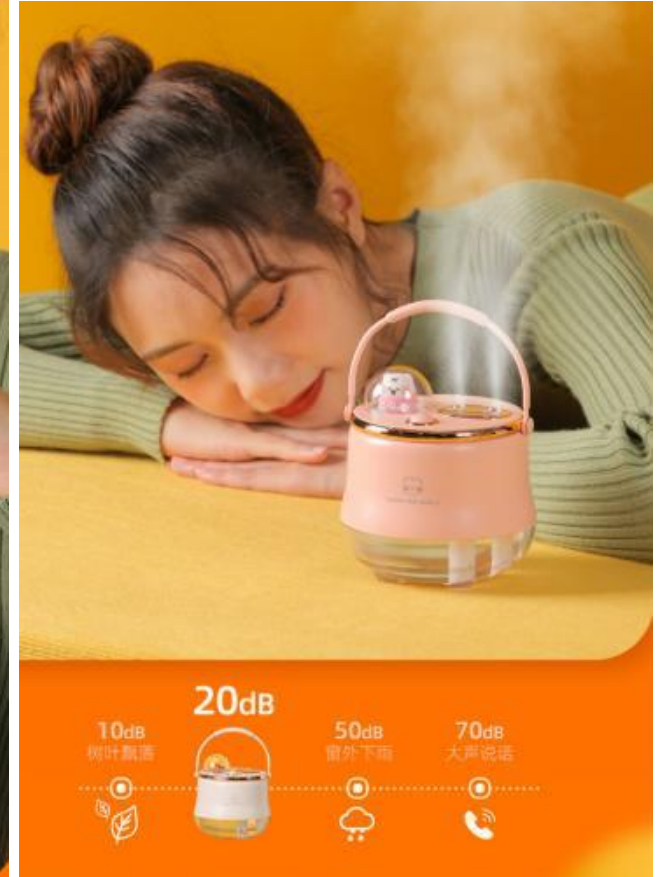

产品尺寸: 112*112*122.5mm

Dimensions:112*112*122.5mm

彩盒尺寸:118*114*130mm

Color box size:177*146*175mm

外箱尺寸: 610*440*290mm

Carton size: 610*440*290mm

产品配置: 主机*1, 数据线*1, 中英文说明书*1

Product includ: Host*1, data cable*1, Chinese and English manual*1