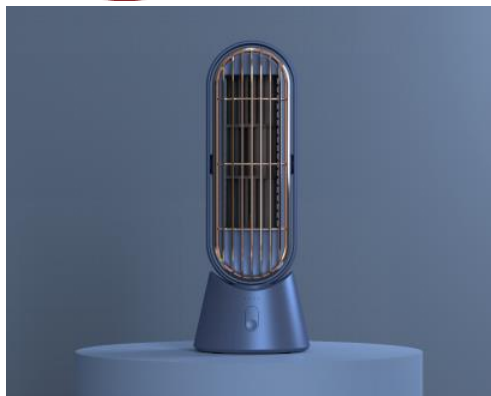

数码电子 SL_JS 清凉电子 产品目录

No feeling to wear, no pressure

无感佩戴 顺滑不压迫

斜角入耳,符合人体工学
触控操作,灵敏反应,告别繁琐